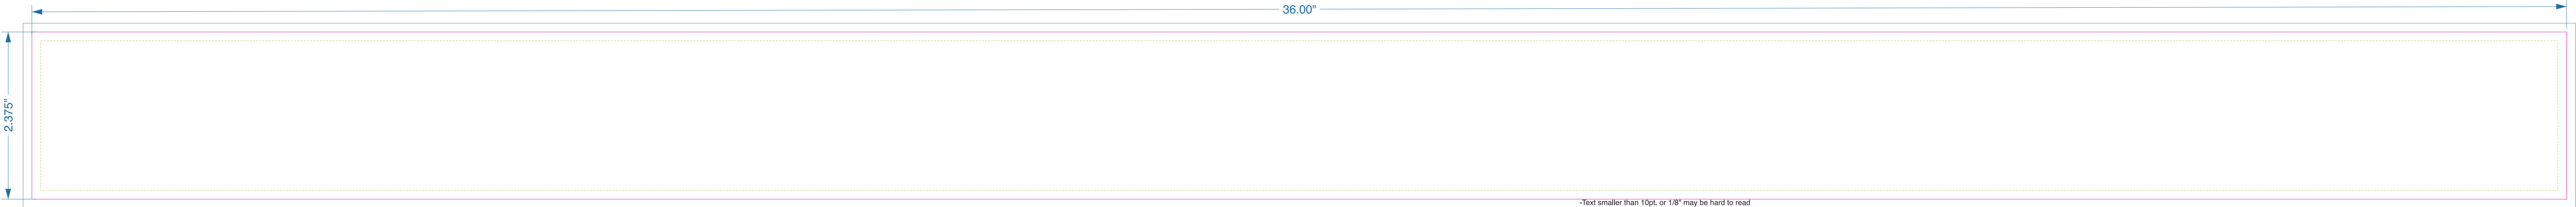

# Quarter Barrel Keg Wrap - 2.375" x 36"

-  Safe area
-  Visible area
-  Bleed

-Text smaller than 10pt. or 1/8" may be hard to read

- \*Please export as a vector file if possible - If not, please export as a jpeg in CMYK at 600 dpi at full size
- \*Please remove all lines before exporting. Export only what is to be printed.
- \*Please convert all fonts to paths