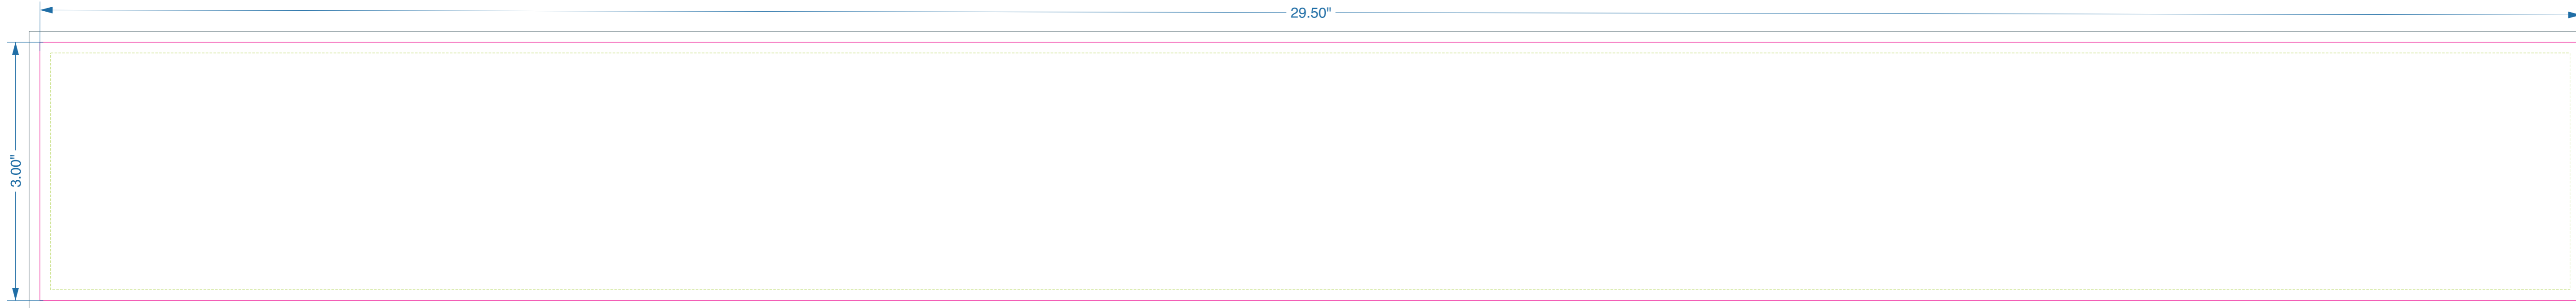

# Sixth Barrel Keg Wrap - 3" x 29.5"

Safe area

Visible area

Bleed

\*Please export as a vector file if possible - If not, please export as a jpeg in CMYK at 600 dpi at full size

\*Please remove all lines before exporting. Export only what is to be printed.